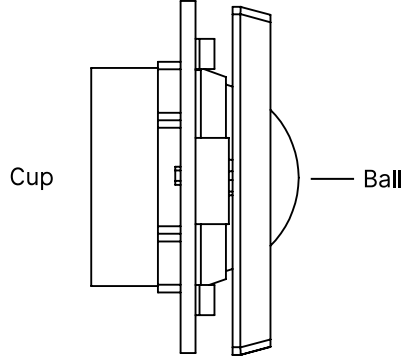

Optical Sensor, Lens

Cup

Ball

Key Cap

Ball Cap

Cherry ML Switch

Stabilizer Hook