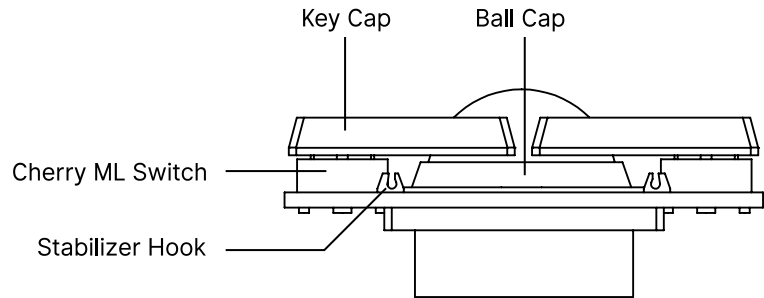

Optical Sensor, Lens

Cup

Ball

Key Cap

Ball Cap

Cherry ML Switch

Stabilizer Hook